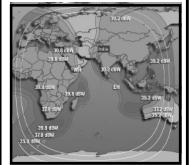

CHANNEL GUIDE

UPDATED AS OF 1ST JULY 2020

FTA = Free To Air • SCR = Scrambled • Radio Channels in Italics

SATELLITE & CABLE TV

56

JULY 2020

FREQ/POL	CHANNEL	SR	FEC	CAS	NOTES
4018 L	RTRS Ulyanovsk, Rossiya 1 (0h), Rossiya 24, OTR, Radio Rossii (0h)	5120	3/4	Mpeg 4	Global Beam
Express AM6 at 53.0°E					
11626 H	IFilm 2	2278	5/6	MPEG-2/SD	Afghanistan
11669 V	OQAAB: Zee TV India, Sony Max India, Colors MENA, Sony Mix, Sony Pal, Zee Action, Zee Bollywood, Dsport, 3 Sport, Zing Asia, Discovery Kids India , B4U Music India	45000	8/9	DVB-S2	Afghanistan
NSS 12 at 57 deg E: Bom Az 221 El 61, Blr Az 239 El 61, Del 217 El 49, Chennai Az 242 El 58, Bhopal Az 223 El 54 Cal Az 238 El 46					
3771 L	BFBS, Sky Sports Main Event UK, BT Sport 1, BFBS Sport, Sky News UK, Forces TV, BBC One Delay, BBC Two Delay, ITV Delay, BFBS Extra Delay, Sky Cinema Delay, NTV National	19163	3/5	Mpeg4 Irdeto	East Hemi Beam
4060 L	Alhurra TV Iraq HD, Alhurra TV HD	7043	3/4	Mpeg4 FTA	Global Beam
4071 L	VoA TV	2722	1/2	FTA	Global Beam
4095 L	American Forces Network: AFN Prime Atlantic, AFN News, AFN Sports: <i>AFN The Eagle</i> , <i>AFN The Voic</i> , <i>AFN Music1 & 2</i>	11000	1/2	Mpeg4 PowerVu Verimatrix	Global Beam
4095 R	MTN Worldwide TV: MTN Special Events, MSNBC International, Fox News Channel, CNBC US, Sky News International, BBC World News, Prime Journey, Sky Sports News UK, Sport 24, Prime One, ITV Choice Africa, RTL Deutschland, Sky News Australia, ABP News UK, TFC Middle East, Prime Favorites, BBC HD, Australian Comedy & Drama Channel, ABC News (Australia), TVS 2 Southern TV, Food Network East, HGTV East, Travel Channel East, CincoMas, France 24 Français, Mediaset Italia, Hunan TV, Beijing TV, CCTV 4 Asia, National Geographic UK, EWTN Africa - Asia, MTN Special Events	30000	3/4	Mpeg 4 PowerVu	Global Beam
AMOS 4 at 65 deg East					
10735 V	DishHome DTH Nepal: Avenues Khabar, News24, ABC News, Janata TV, Nice TV, Colors, Star Plus, Zee TV, SET India, MTV, Zoom, Zing Asia, ZETC Bollywood, Discovery, Animal Planet, NGC, TLC India, Star World, Zee Cafe, Sony Pix, Star Sports Select 1 HD, Sony Six HD, Sony ESPN HD, Sony Ten1 HD	45000	1/2	Mpeg 4 Latens, Verimatrix	India Beam
10789 V	DishHome DTH Nepal: Star Gold, Sony Max, Zee Cinema, HBO, Cinemax, Star Sports 1, Star Sports 1 Hindi, Star Sports Select, Sony Six, Sony ESPN, Sony Ten1, Sony Ten 2, Sony Ten 3, CNN South Asia, BBC South Asia, Aljazeera, Aaj Tak, APB News, Zee News, Cartoon Network India, DishHome Cinema Ghar 888, Star Sports 1 HD, Star Sports 2 HD, Star Sports 1 Hindi HD, Star Sports Select HD 2	45000	1/2	Mpeg 4 Latens, Verimatrix	India Beam
10860 V	DishHome DTH Nepal: DMN Showcase (fta), Kantipur TV, Image TV, Nepal TV, Sagarmatha TV, Colors HD, Zee TV HD, Star Plus HD, Zee Cinema HD, Star Gold HD, HBO South Asia HD; <i>Radio Nepalbani</i> , <i>Nepal FM Janata Media Radio</i>	45000	1/2	Mpeg 4 Latens, Verimatrix	India Beam
10914 V	DishHome DTH Nepal:DishHome Showcase 2, DishHome Ramailo, D Movies, NTV Plus, NTV News, Mountain TV, Himalaya TV, AP1 TV, TV Today, TV Filmy, Bhakti Darshan TV, Araniko TV, Star Bharat India, Sony SAB TV India, Bindass, Star Utsav, Zee Anmol, Sahara One, Dhamaal, DD National, UTV Movies, Star Gold 2, & pictures, B4U Movies India, Filmy, Zee Action, Star Utsav Movies, Sony Max 2, B4U Music India, Sangeet Bhojpuri, Investigation Discovery India, Fox Life India, History TV 18, Discovery Science India, Discovery Turbo India, Nat Geo Wild Asia, Sony BBC Earth, Care World TV, WB India, India Today, Times Now, News 18, Zee Business, Nickelodeon India, BabyFirst TV, Discovery Kids India, Nick Jr India, Disney Channel India, Marvel HQ, Sonic Nickelodeon, Aastha India, Sanskar TV, Peace TV Urdu	45000	2/3	Mpeg 4 Latens, Verimatrix	India Beam
11235 V	DishHome DTH Nepal: Dish Home Sports, DishHome Bollywood Beats, DishHome Junior, CinemaGhar 1, DishHome Gunjan, Dish Home Cine Hits, Nepal TV, Business Plus, BTV Business, Krishi TV, Janata TV, & TV, ARY Zindagi, Colors Rishtey TV, DD India, DD Kisan, Dangal TV, Dabangg, Aakash aath, Anjan TV, Zee Bollywood, Manoranjan TV, Bhojpuri Cinema, Enterr10, Star Gold Select, 9XM, 9X Jalwa, Living Foodz, NHK World, TV 5, DW, VoA TV, CGTN, Arirang World, Fight Sports, DD Sports, Star Sports3, Star Sports Select HD2, Peace of Mind TV, Discovery World HD, Star World HD	45000	2/3	Mpeg 4 Latens, Verimatrix	India Beam
11289 V	DishHome DTH Nepal:Sarokar TV, NTV Kohalpur, NTV Itahari, Prime Times, Omkar TV, Macau Lotus TV, India TV, Sony Yay!, & TV, & pictures, HBO Signature Asia, HBO Hits, HBO Family Asia, Cinemax Asia, National Geographic India, Zee Café, AP1 TV, Kantipur TV	45000	2/3	Mpeg 4 Latens, Verimatrix	India Beam
11360 V	DishHome TV NEPAL: Star Bharat HD, SET India HD, Sony Max HD, Star Gold Select HD, Sony Ten 2 HD, Sony Ten 3 HD, Animal Planet HD, TLC HD, Comedy Central HD, Disney International HD, VH1 HD, MTV Beats HD, DishHome Ramailo, DishHome Action Sports	45000	2/3	Mpeg 4 Latens, Verimatrix	India Beam