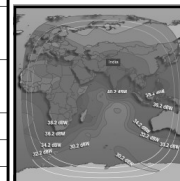

CHANNEL GUIDE

UPDATED AS OF 1ST JULY 2020

FTA = Free To Air • SCR = Scrambled • Radio Channels in Italics

SATELLITE & CABLE TV

57

JULY 2020

FREQ/POL	CHANNEL	SR	FEC	CAS	NOTES
12660 V	DishHome TV NEPAL: Baby TV Asia, Colors Infinity, Colors Cineplex, Nat Geo Wild Asia, Fox Life India, 9XM, Himalaya TV, NTV Plus, BM HD, Plus Movie, DishHome Cine Hits, DishHome Gunjan	45000	2/3	Mpeg 4 Latens, Verimatrix	India Beam
12714 V	DishHome TV NEPAL: Reality TV, D Movies, Hollywood Hits, K World, Rhymes, Bhojpuri Magic, Yoho TV, Mega TV, B4U Kadak, House Full Movies, Mastiii	45000	2/3	Mpeg 4 Latens, Verimatrix	India Beam
INTELSAT 17 AT 66 Deg E:					
3845 H	Sony Entertainment: SET Asia, SET Middle East, Sony Max Asia, Sony SAB TV Asia, Max M.E.,	30000	3/4	Mpeg4DVBS2PowerVu	Landmass beam
3845 V	Tata: Kalainagar TV, Seithigal, Isai Aruvi, Siripolli TV, Chithiram TV, Kalaingar Murasu TV, Vendhar TV, Sairam TV, News 7 Tamil, Ayush TV, MK Tunes, MK Six, Sai TV, Hindu Dharmam, TV 5 Kannada, Malai Murasu TV	28800	5/6	Mpeg 2 / Mpeg 4 Irdeto	Landmass beam
3876 H	Indiasign: CVR English, CVR OM Spiritual, Tollywood TV, Prime 9 News, Orange TV, Nireekshana TV, Y One TV, Satkar, Shopping Zone, Swara Sagar, No. 1 News, Music Zone, News India 24x7, AP24x7, Mangalam TV	14300	3/4	Mpeg4 FTA	Landmass beam
3885 V	SUN NW: Sun TV, KTV, Sun News, Sun Music, Gemini TV, Gemini Movies, Gemini Comedy, Udaya TV, Udaya Movies, Surya TV, Surya TV HD, Chutti TV, Kochu TV, Gemini Music, Surya Movies, Gemini Music HD, Gemini Movie HD, Udaya HD, Sun Bangla, Sun Marathi	30000	3/4	Mpeg4 Irdeto 2	Landmass beam
3894 H	Indiasign: HMTV, Aradhana TV, Rakshana TV, T News, A TV, MBC TV, Calvary TV, Prarthana Bhawan TV, 7 S Music, ABN, V6 News, CVR News, Rujumargam, FMTV News, CVR Health, Inews, 10TV, 1Sport	13840	5/6	DVB S2 Mpeg 4	Landmass beam
3914 H	New Delhi TV: NDTV 24x7, NDTV India, NDTV Profit, NDTV Prime, NDTV Good Times	11200	3/4	Mpeg4 Irdeto 2	Landmass beam
3925 V	Sun TV NW: Kushi TV, Udaya Music, Chintu TV, Adithya TV, Udaya Comedy, Surya Comedy Surya Music, Sun Life, Gemini Life, Sun TV HD, KTV HD, Sun Music HD, Gemini TV HD	30000	3/4	DVB S2, Mpeg 4, Irdeto 2	Landmass beam
3932 H	Indo Teleports: Peppers TV, India Watch, HBN, TTV, Omkar Only Truth TV, Total TV, Chardikla Time, Enterr10 Bangla, Shaandaar Cinema	18330	2/3	DVB S2	Landmass beam
3965 V	TV5 Monde Asia, TV5 HD, TV5 Style HD	12335	3/4	Mpeg 4 PowerVu	Landmass beam
3966 H	News J, Thanti TV, Janam TV, Patrika Rajasthan TV, Meenakshi TV, Sahana TV, Nambikkai TV, Good News TV	18330	2/3	FTA	Landmass beam
3984 H	VoA TV Global HD, VoA TV Indian Ocean HD, VoA TV Africa HD, God TV Asia, Colors Mena HD (scr)	14400	3/4	Mpeg4/PowerVu,FTA	Landmass beam
4006 H	Planetcast: Kappa TV, Mathrubhumi News, Shalom TV, Salvation TV, Media One, Kaumudy TV, Powervision TV, Saathiyam TV, Dheeran TV, Ate TV, Safari, Kalki Kannada, Darshana TV ME, Digvijay News 24x7, Tunes6 Music, Velicham TV, Navtej TV	14400	3/4	DVB-S2 Mpeg4	Landmass beam
4015 V	Tata: Angel TV HD, Captain TV, Imayam TV, Madha TV, Makkal TV, Kairali Channel, We, Moon TV, Puthiya Thalaimurai, Sri Sankara TV, Subhavartha TV, Tamilan TV, Vasanth TV, Win TV, Polimer, Public TV, Captan News, TV5 News, Polimer News, MK TV, Puthuyugam TV, Public Music TV, Kairali Arabiya, Public Movies	30000	3/4	Mpeg 4 DVB S2 FTA / Conax	Landmass beam
4024 H	PlanetCast: Star Vijay International (scr), Asianet News, Asianet ME, Suvarna News, Amrita TV, Goodness TV, Jaihind TV, Jeevan TV, Reporter, Manorama News Intl., 24 News, Flowers TV (scr), Sakhi TV	14400	2/3	Mpeg 4 Videoguard / FTA	Landmass beam
INTELSAT 20 / 36 at 68.50 deg E: Bom Az 193 El 67, Blr Az 215 El 71, Del 197 El 55, Chennai Az 222 El 69, Bhopal Az 202 El 61 Cal Az 223 El 55					
3713 V	KBS World 24 HD	2800	2/3	Mpeg4	C Beam
3723 V	Indiasign: TV 9 Telugu, TV 1 Telugu, TV 9 Karnataka, News 9, TV 9 Maharashtra, TV 9 Gujarat, TV 9 Bharatvarsh, Mahaa News, Shubhsandesh TV	9600	3/4	Mpeg 4 DVB S2	C Beam
3732 V	Indiasign: Mahaa News, Mantavya News, National Voice, Nepal 1, Shubhsandesh TV, Mojo TV, Tulasi News	7200	3/4	Mpeg 4 DVB S2	C Beam
3739 H	Discovery Networks India: Animal Planet, Discovery India, Discovery TN, Animal Planet, Jeet Prime, Discovery Jeet Prime HD (scr), Discovery Science, Discovery Turbo, TLC India, Discovery HD World India, Discovery Kids India, TLC HD India HD, Animal Planet HD World India	30000	3/4	Mpeg4 PowerVu	C Beam
3742 V	Sadhna TV, Super TV, Anjan TV, Jai Maharashtra, News 1, Food Food	7000	3/4	Mpeg 4 FTA	C Beam
3766 V	Aastha TV, Aastha Tamil, Aastha Telugu, Aastha Kannada	7200	3/4	Mpeg 4	C Beam
3768 H	Zee NW: & TV HD, Living Foodz	7500	3/4	Mpeg 4 Conax	C Beam
3774 V	Aastha TV	2944	3/4	FTA	C Beam
3777 V	Aastha Bhajan, Vedic TV	2940	3/4	FTA	C Beam
3782 V	CGN TV	2965	3/4	FTA	C Beam
3788 V	J. Movies	4400	2/3	FTA Mpeg4 Irdeto2	C Beam