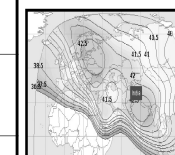

CHANNEL GUIDE

UPDATED AS OF 1ST JULY 2020

FTA = Free To Air • SCR = Scrambled • Radio Channels in Italics

SATELLITE & CABLE TV

55

JULY 2020

FREQ/POL	CHANNEL	SR	FEC	CAS	NOTES
ARABSAT 5C at 20.0 deg E: Bom Az 256 El 27, Blr Az 262 El 24, Del Az 253 El 20, Chen Az 263 El 21, Bhopal Az 256 El 21, Cal Az 261 El 11					
3796 L	SRTV	1850	3/4	FTA	
3809 R	SSBC TV	1600	2/3	FTA	
3853 L	Espace TV	1388	3/5	Mpeg4 FTA	
3884 R	Iqraa Arabic, ERI TV1, Ekhbariya TV, KSA Sports 2, 2M Monde, El Mauritania, Canal Algeria, Al Maghribia	27500	5/6	FTA	
3934 L	ASBU Bouquet: South Sudan TV, Abu Dhabi Europe, Oman TV, KTV 1, Saudi TV, Sharjah TV, Quran TV, Sudan TV, Sunna TV, Libya Al Watanya; <i>Holy Quran Radio, Emarat FM, Program One, Radio Quran, Qatar Radio, Radio Oman</i>	27500	7/8	FTA	
3964 L	Al Masriyah, Al Masriyah USA, Nile Tv International, Nile News, Nile Drama, Nile Life, Nile Sport, ERTU 1	27500	3/4	FTA	
BADR 5 at 26 deg East: Bom Az 253 El 33.02, Blr Az 259.91 El 29.71, Del 248.93 El 25.47, Chennai Az 260.76 El 26.88, Bhopal Az 252 El 27					
4087 L	Tele Sahel	3330	3/4	FTA	Medium Beam
4102 L	TNT Niger: Tél� Sahel, Tal TV, Esp�rance TV, Liptako TV, T�n�r� TV, Dounia TV, Canal 3 Niger, Canal 3 Monde, Saraounia TV, Bonferey, Tambara TV, Anfani TV, Labari TV, TV Fidelit�, Niger 24, T�l� Sahel, Tal TV, Voix du Sahel	20000	2/3	FTA MPEG-4	Medium Beam
11881 H	IRIB: IRIB 1, IRIB 2, IRIB 3 (scr), IRIB 4, IRIB 5, IRINN, Amouzes TV, Quran TV, Doc TV, Namayesh TV, Ofogh TV, Ifilm, Press TV, Varzesh, Pooya, Salamat, Nasim, Tamasha HD, IRIB 3 HD (scr), Omid TV, Shoma TV, Tamasha, Alkhatwar TV, Irkala TV, Sepehr TV HD; <i>Radio Iran, Radio Payam, Radio Jawan, Radio Maaref etc</i>	27500	5/6	FTA MPEG-4	Central Asia beam
11900 V	IRIB: IRIB 1, IRIB 2, IRIB 3, IRINN, Amouzes TV, Salamat TV, Sepehr HD; <i>Radio Iran, Radio Payam, Radio Jawan, Radio Maaref etc.</i>	27500	3/4	FTA	Central Asia beam
12265 H	IRIB: IRIB 3 HD, Tamasha HD, Sabalan TV, Khalij-e-Fars TV, Qom TV	30000	3/4	FTA / BISS	Central Asia beam
12303 H	IRIB 3, Khorasan Razavi TV, K.Shomali TV, K.Jonoobi TV, Mazandaran TV, Golestan TV, Sahand TV, Kermanshah TV, Kordestan TV, Ilam TV, Kerman TV, Hamoon TV, Qazvin TV, Guilan TV, Aftab TV, Hamedan TV, Zanjan TV, Semnan TV, Alborz TV	32000	3/4	FTA	Central Asia beam
12322 V	IRIB: Ofogh TV, iFilm, Press TV, Alkawthar TV, Sahar Azeri, Sahar Balkan, Sahar Kurd, Sahar Urdu, Ifilm Arabic	27500	3/4	FTA	Central Asia beam
INTELSAT-38/AzerSpace2 at 45 deg East: Bom Az 238 El 51, Blr Az 250 El 49, Del 232 El 41, Chennai Az 252 El 46, Bhopal Az 238 El 44 Cal Az 248 El 35					
11475 V	Dialog DTH: Sony Six HD, Discovery World India HD, Star Movies Select HD, Animal Planet HD, AXN East Asia HD, Rugby Pass TV HD, Star Sports 1 HD, Sony Ten2 HD, Star Sports select HD1, Star Sports Select HD2	45000	3/5	Mpeg 4 Irdeto 2	India Beam
11515 V	Dialog DTH: CBeebies Asia, Pogo, Cartoon Network, A+ Kids, Nickelodeon, Baby TV, Disney Junior, NGC, Sony BBC Earth, Nat Geo Wild, Animal Planet, Discovery, Discovery Science, TechStorm, TLC, FYI TV18, History TV18, Travel XP, Dsport 1, Sony Ten 1, Ten Cricket, Sony Ten 2	45000	2/3	Irdeto 2	India Beam
11555 V	Dialog DTH: HGTV Asia, E!, SET India, Sony Max, Star Gold, Colors, Star Plus, Zee TV, Colors Tamil, Sun TV, KTV, Star Vijay, Kalainagar TV, Zee Cinema, UTV Movies, B4U Movies, Zee Tamil, Sirippoli, WakuWaku Japan, Celestial Classic Movies, Nick Jr, Fashion TV Asia, Hi TV, TVN Asia, WakuWaku Japan South East Asia	27689	3/5	Irdeto 2	India Beam
11595 V	Dialog DTH: Channel One, Rupavahini, Channel Eye, ITN, Vasantham TV, TV Derana, Swarnavahini, Sirasa TV, Shakti TV, TV 1, Hiru TV, TNL, Art, Ada Derana 24x7, Siyatha TV, Pragna TV, TV Didula, Riddhi TV, Citi Hitz, 7th Circuit, Rangiri TV, Revision TV, UTV Tamil, Udhayam TV, Nenasa TV 10	27689	5/6	Irdeto 2	India Beam
11635 V	Dialog DTH: Eurosport 1, Outdoor Channel, Star Sports 1, Star Sports 2, Star Sports Select, Sony Six, Sony ESPN, Star Movies India, HBO South Asia, HBO Signature, HBO Hits, HBO Family, Cinemax, &Flix, Hits Movies, CinemaWorld, Sony Pix, Hits, Zee Caf�, Star World, Warner TV, AXN, Colors Infinity, Diva, Food Network Asia, Fox Life, Comedy Central	27689	5/6	Irdeto 2	India Beam
11675 V	Dialog TV: Nenasa TV, Buddhist TV, Shradha TV, Damsathara TV, God TV, Verbum TV, Aljazeera, ABC Australia TV, BBC, CGTN, CNN, NDTV, RT News, Bloomberg TV, CNBC TV18, Trace Urban, B4U Music, VH1 India, Channel C, Sun Music, Zoom, Da Vinci Learning	27689	5/6	Irdeto2	India Beam
YAMAL 601 at 49 deg East: Bom Az 233 El 55; Blr AZ 248 El 54; Cal Az 245 El 39; Del AZ 228 El 44; Chennai AZ 250 El 51; Bhopal AZ 234 El 48					
3743 L	Gazprom: RTR Planeta Asia; <i>Sputnik Intl., China Radio, Radio Radonez, Radio Orfey</i>	34075	3/4	FTA	Global Beam
3752 R	TRK Rus	3230	3/4	FTA	Global Beam
3830 R	TRV Muji	1500	3/4	Mpeg 4	Global Beam
3961 L	Tyumenskoye Vremya, Dipol FM, Radio 7, Radio Pobedy	4000	3/4	Mpeg 4	Global Beam