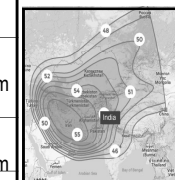

CHANNEL GUIDE

UPDATED AS OF 1ST JULY 2020

FTA = Free To Air • SCR = Scrambled • Radio Channels in Italics

SATELLITE & CABLE TV

55

JULY 2020

FREQ/POL	CHANNEL	SR	FEC	CAS	NOTES
ARABSAT 5C at 20.0 deg E: Bom Az 256 El 27, Blr Az 262 El 24, Del Az 253 El 20, Chen Az 263 El 21, Bhopal Az 256 El 21, Cal Az 261 El 11					
3796 L	SRTV	1850	3/4	FTA	
3809 R	SSBC TV	1600	2/3	FTA	
3853 L	Espace TV	1388	3/5	Mpeg4 FTA	
3884 R	Iqraa Arabic, ERI TV1, Ekhbariya TV, KSA Sports 2, 2M Monde, El Mauritania, Canal Algeria, Al Maghribia	27500	5/6	FTA	
3934 L	ASBU Bouquet: South Sudan TV, Abu Dhabi Europe, Oman TV, KTV 1, Saudi TV, Sharjah TV, Quran TV, Sudan TV, Sunna TV, Libya Al Watanya; <i>Holy Quran Radio, Emarat FM, Program One, Radio Quran, Qatar Radio, Radio Oman</i>	27500	7/8	FTA	
3964 L	Al Masriyah, Al Masriyah USA, Nile Tv International, Nile News, Nile Drama, Nile Life, Nile Sport, ERTU 1	27500	3/4	FTA	
BADR 5 at 26 deg East: Bom Az 253 El 33.02, Blr Az 259.91 El 29.71, Del 248.93 El 25.47, Chennai Az 260.76 El 26.88, Bhopal Az 252 El 27					
4087 L	Tele Sahel	3330	3/4	FTA	Medium Beam
4102 L	TNT Niger: Tél� Sahel, Tal TV, Esp�rance TV, Liptako TV, T�n�r� TV, Dounia TV, Canal 3 Niger, Canal 3 Monde, Saraounia TV, Bonferey, Tambara TV, Anfani TV, Labari TV, TV Fidelit�, Niger 24, T�l� Sahel, Tal TV, Voix du Sahel	20000	2/3	FTA MPEG-4	Medium Beam
11881 H	IRIB: IRIB 1, IRIB 2, IRIB 3 (scr), IRIB 4, IRIB 5, IRINN, Amouzes TV, Quran TV, Doc TV, Namayesh TV, Ofogh TV, Ifilm, Press TV, Varzesh, Pooya, Salamat, Nasim, Tamasha HD, IRIB 3 HD (scr), Omid TV, Shoma TV, Tamasha, Alkhatwar TV, Irkala TV, Sepehr TV HD; <i>Radio Iran, Radio Payam, Radio Jawan, Radio Maaref etc</i>	27500	5/6	FTA MPEG-4	Central Asia beam
11900 V	IRIB: IRIB 1, IRIB 2, IRIB 3, IRINN, Amouzes TV, Salamat TV, Sepehr HD; <i>Radio Iran, Radio Payam, Radio Jawan, Radio Maaref etc.</i>	27500	3/4	FTA	Central Asia beam
12265 H	IRIB: IRIB 3 HD, Tamasha HD, Sabalan TV, Khalij-e-Fars TV, Qom TV	30000	3/4	FTA / BISS	Central Asia beam
12303 H	IRIB 3, Khorasan Razavi TV, K.Shomali TV, K.Jonoobi TV, Mazandaran TV, Golestan TV, Sahand TV, Kermanshah TV, Kordestan TV, Ilam TV, Kerman TV, Hamoon TV, Qazvin TV, Guilan TV, Aftab TV, Hamedan TV, Zanjan TV, Semnan TV, Alborz TV	32000	3/4	FTA	Central Asia beam
12322 V	IRIB: Ofogh TV, iFilm, Press TV, Alkawthar TV, Sahar Azeri, Sahar Balkan, Sahar Kurd, Sahar Urdu, Ifilm Arabic	27500	3/4	FTA	Central Asia beam
INTELSAT-38/AzerSpace2 at 45 deg East: Bom Az 238 El 51, Blr Az 250 El 49, Del 232 El 41, Chennai Az 252 El 46, Bhopal Az 238 El 44 Cal Az 248 El 35					
11475 V	Dialog DTH: Sony Six HD, Discovery World India HD, Star Movies Select HD, Animal Planet HD, AXN East Asia HD, Rugby Pass TV HD, Star Sports 1 HD, Sony Ten2 HD, Star Sports select HD1, Star Sports Select HD2	45000	3/5	Mpeg 4 Irdeto 2	India Beam
11515 V	Dialog DTH: CBeebies Asia, Pogo, Cartoon Network, A+ Kids, Nickelodeon, Baby TV, Disney Junior, NGC, Sony BBC Earth, Nat Geo Wild, Animal Planet, Discovery, Discovery Science, TechStorm, TLC, FYI TV18, History TV18, Travel XP, Dsport 1, Sony Ten 1, Ten Cricket, Sony Ten 2	45000	2/3	Irdeto 2	India Beam
11555 V	Dialog DTH: HGTV Asia, E!, SET India, Sony Max, Star Gold, Colors, Star Plus, Zee TV, Colors Tamil, Sun TV, KTV, Star Vijay, Kalainagar TV, Zee Cinema, UTV Movies, B4U Movies, Zee Tamil, Sirippoli, WakuWaku Japan, Celestial Classic Movies, Nick Jr, Fashion TV Asia, Hi TV, TVN Asia, WakuWaku Japan South East Asia	27689	3/5	Irdeto 2	India Beam
11595 V	Dialog DTH: Channel One, Rupavahini, Channel Eye, ITN, Vasantham TV, TV Derana, Swarnavahini, Sirasa TV, Shakti TV, TV 1, Hiru TV, TNL, Art, Ada Derana 24x7, Siyatha TV, Pragna TV, TV Didula, Riddhi TV, Citi Hitz, 7th Circuit, Rangiri TV, Revision TV, UTV Tamil, Udhayam TV, Nenasa TV 10	27689	5/6	Irdeto 2	India Beam
11635 V	Dialog DTH: Eurosport 1, Outdoor Channel, Star Sports 1, Star Sports 2, Star Sports Select, Sony Six, Sony ESPN, Star Movies India, HBO South Asia, HBO Signature, HBO Hits, HBO Family, Cinemax, &Flix, Hits Movies, CinemaWorld, Sony Pix, Hits, Zee Caf�, Star World, Warner TV, AXN, Colors Infinity, Diva, Food Network Asia, Fox Life, Comedy Central	27689	5/6	Irdeto 2	India Beam
11675 V	Dialog TV: Nenasa TV, Buddhist TV, Shradha TV, Damsathara TV, God TV, Verbum TV, Aljazeera, ABC Australia TV, BBC, CGTN, CNN, NDTV, RT News, Bloomberg TV, CNBC TV18, Trace Urban, B4U Music, VH1 India, Channel C, Sun Music, Zoom, Da Vinci Learning	27689	5/6	Irdeto2	India Beam
YAMAL 601 at 49 deg East: Bom Az 233 El 55; Blr AZ 248 El 54; Cal Az 245 El 39; Del AZ 228 El 44; Chennai AZ 250 El 51; Bhopal AZ 234 El 48					
3743 L	Gazprom: RTR Planeta Asia; <i>Sputnik Intl., China Radio, Radio Radonez, Radio Orfey</i>	34075	3/4	FTA	Global Beam
3752 R	TRK Rus	3230	3/4	FTA	Global Beam
3830 R	TRV Muji	1500	3/4	Mpeg 4	Global Beam
3961 L	Tyumenskoye Vremya, Dipol FM, Radio 7, Radio Pobedy	4000	3/4	Mpeg 4	Global Beam