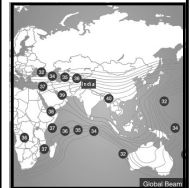

Subscribe to

www.scatmag.com